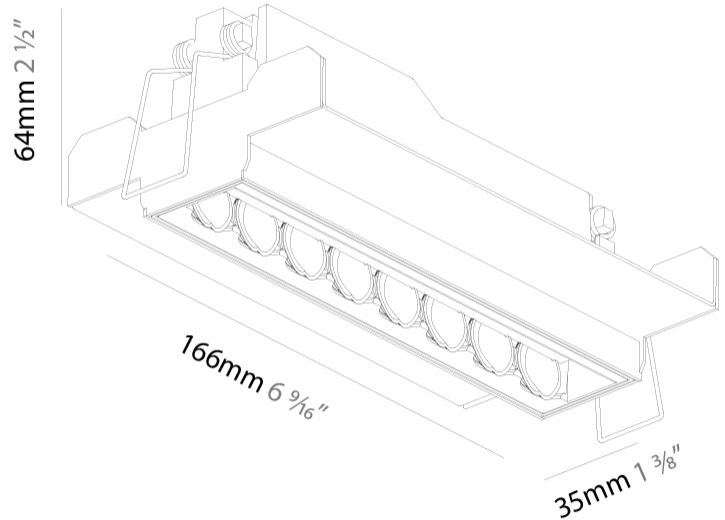

GENERAL

Series: Magiq Hollow Wallwash
 Partner: Prolicht
 Division: Architectural
 Installation: Trimless
 Product Type: Wallwash
 Mounting Location: Ceiling
 Light Distribution: Asymmetric

PHYSICAL

Shape: Rectangle
 Length (mm): 166
 Length (in): 6 ⁹/₁₆
 Width (mm): 35
 Width (in): 1 ³/₈
 Height (mm): 64
 Height (in): 2 ¹/₂
 Ceiling Thickness (mm): 12.5
 Ceiling Thickness (in): 1/2
 Min. Recessing Depth (mm): 100
 Min. Recessing Depth (in): 3 ¹⁵/₁₆
 Weight (kg): 0.525
 Weight (lbs): 1.16
 Holder Finish: WHI / BLK
 Fixture Material: Aluminum Die Cast
 Cut-out Measurements: 173mm / 6 13/16" x 42mm / 1 5/8"

OPTICAL

Upon Request: Special Beam Angles

RATINGS AND CERTIFICATIONS

Certified By: CSA Certified to UL and CSA Standards
 IP rating: IP20

100mm
3 15/16"

12 1/2 mm
1/2"

173mm x 42mm
6 13/16" x 1 5/8"

MAGIQ HOLLOW WALLWASH TRIMLESS

PHYSICAL

Shape: Rectangle
 Length (mm): 166
 Length (in): 6 ⁹/₁₆
 Width (mm): 35
 Width (in): 1 ³/₈
 Height (mm): 64
 Height (in): 2 ¹/₂
 Ceiling Thickness (mm): 12.5
 Ceiling Thickness (in): 1/2
 Min. Recessing Depth (mm): 100
 Min. Recessing Depth (in): 3 ¹⁵/₁₆
 Weight (kg): 0.535
 Weight (lbs): 1.18
 Fixture Finish: SSR / BKV / CWI / CRY / HAB / UFT / ITA / RUA / FTG / MYG / LOD / PUS / FRO / FUP / KIA / POP / BLS / SPG / MEY / GOH / CHC / COM / ABZ / JAG / OBR / MOS / ROR
 Holder Finish: WHI / BLK
 Fixture Material: Aluminum Die Cast
 Cut-out Measurements: 173mm / 6 13/16" x 42mm / 1 5/8"