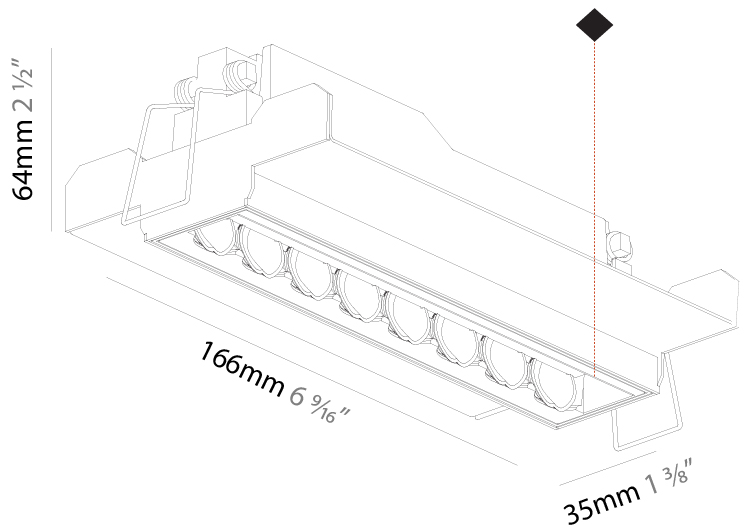

PHYSICAL

Shape: Rectangle
Length (mm): 166
Length (in): 6 ⁹/₁₆
Width (mm): 35
Width (in): 1 ³/₈
Height (mm): 64
Height (in): 2 ¹/₂
Ceiling Thickness (mm): 12.5
Ceiling Thickness (in): 1/2
Min. Recessing Depth (mm): 100
Min. Recessing Depth (in): 3 ¹⁵/₁₆
Weight (kg): 0.535
Weight (lbs): 1.18
Fixture Finish: SSR / BKV / CWI / CRY / HAB / UFT / ITA / RUA / FTG / MYG / LOD / PUS / FRO / FUP / KIA / POP / BLS / SPG / MEY / GOH / CHC / COM / ABZ / JAG / OBR / MOS / ROR
Holder Finish: WHI / BLK
Fixture Material: Aluminum Die Cast
Cut-out Measurements: 173mm / 6 13/16" x 42mm / 1 5/8"

ELECTRICAL

Lamp Type: LED (Zhaga Standard)
Input Wattage (W): 19
Total Output Wattage (W): 17.2
Dimming: Tri-Mode (Non-Dimming and Phase Dimming (120Vac only) and 0-10V Dimming)
Driver Included: No
Driver Location: Recessed Housing
Driver Type: Constant Current - Universal
Driver Class: Class 2
Housing: See components
Input Voltage (V): 120 - 277
Constant Current (MA): 700

LED

Number of LEDs: 8
Color Temperature (°K): 2700 / 3000 / 3500 / 4000
Max. Delivered Lumen (lm): 1270 / 1270 / 1513 / 1544
Nominal Lumen (lm): 1492 / 1492 / 1778 / 1814
CRI: >90 CRI
Lamp Life (hrs): 50000
Upon Request: Special Color Temperature

OPTICAL

Upon Request: Special Beam Angles

RATINGS AND CERTIFICATIONS

Certified By: CSA Certified to UL and CSA Standards

IP rating: IP20
Zaneen Company Inc. © 2026, T 1800-388-3382, F 416-247-9319, www.zaneen.com